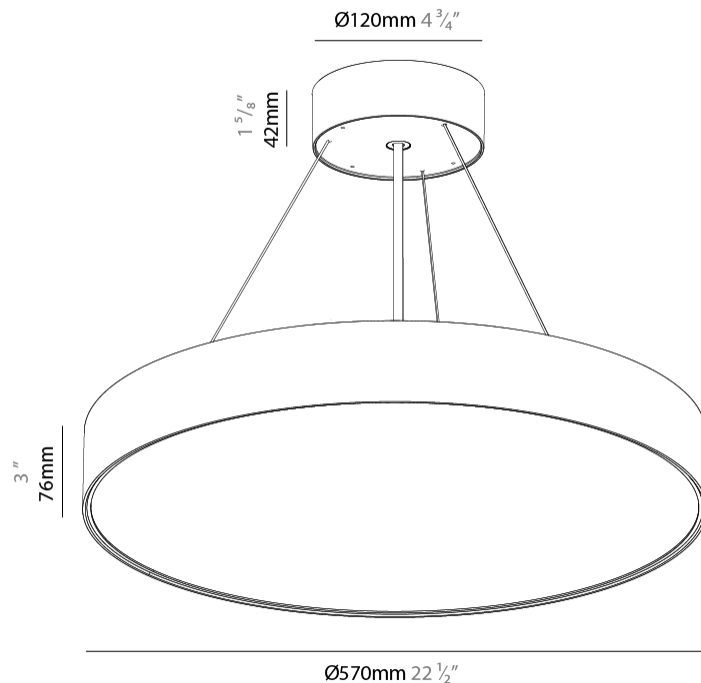

GENERAL

Series: Sign EVO
Partner: Prolicht
Division: Architectural
Installation: Suspension
Product Type: Pendant
Mounting Location: Ceiling
Light Distribution: Direct

PHYSICAL

Shape: Round
Diameter (mm): 570
Diameter (in): 22 7/16
Height (mm): 82
Height (in): 3 3/4
Weight (kg): 6.5
Diffuser: [PMMA - Opal](#) / [Microprism](#) / [Clear Microprism](#)
Fixture Finish: [SSR / BKV / CWI / CRY / HAB / UFT / ITA / RUA / FTG / MYG / LOD / PUS / FRO / FUP / KIA / POP / BLS / SPG / MEY / GOH / CHC / COM / ABZ / JAG / OBR / MOS / ROR](#)
Fixture Material: [PMMA](#) / [Extruded Aluminum](#) / [Steel](#)
Cable Details: [2000mm](#) or [6000mm](#) [Transparent Cable](#)

ELECTRICAL

Lamp Type: LED (Zhaga Standard)
Input Wattage (W): 53.1
Total Output Wattage (W): 48.2
Dimming: [DALI Dimming](#) / [MATTER Dimming](#)
Driver Included: Yes
Driver Location: Integrated
Driver Type: Constant Current - Universal
Driver Class: Class 2
Input Voltage (V): 120
Constant Current (MA): 350mA

LED

Color Temperature (°K): 2700-6500 Tunable White
Max. Delivered Lumen (lm): Max 7784
Nominal Lumen (lm): Mxa 8870
CRI: >90 CRI
Lamp Life (hrs): 50000

OPTICAL

RATINGS AND CERTIFICATIONS

Certified By: Certified for North American Standards
IP rating: IP40

PROJECT
TYPE
SPECIFIER
QUANTITY
DATE