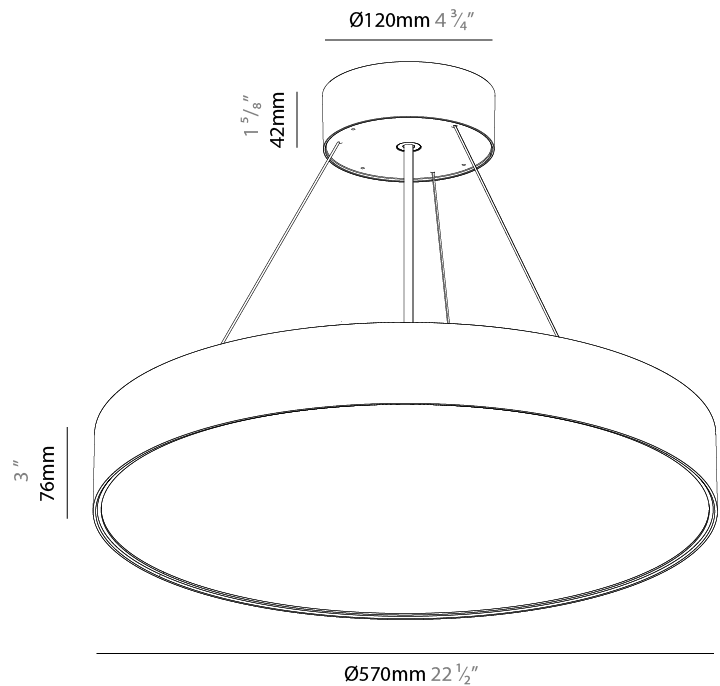

1. To build a product code in our configurator select the specify button on the base model # product page
2. To build a manual product code on this datasheet choose from the options listed below in blue font and add the suffix to the base model #

GENERAL

Series: Sign EVO
Partner: Prolicht
Division: Architectural
Installation: Suspension
Product Type: Pendant
Mounting Location: Ceiling
Light Distribution: Direct / Indirect

PHYSICAL

Shape: Round
Diameter (mm): 570
Diameter (in): 22 7/16
Height (mm): 82
Height (in): 3 1/4
Weight (kg): 6.5
Diffuser: [PMMA - Opal](#) / [Microprism](#) / [Clear Microprism](#)
Fixture Finish: [SSR / BKV / CWI / CRY / HAB / UFT / ITA / RUA / FTG / MYG / LOD / PUS / FRO / FUP / KIA / POP / BLS / SPG / MEY / GOH / CHC / COM / ABZ / JAG / OBR / MOS / ROR](#)
Fixture Material: [PMMA](#) / [Extruded Aluminum](#) / [Steel](#)
Cable Details: [2000mm](#) or [6000mm Transparent Cable](#)

ELECTRICAL

Lamp Type: LED (Zhaga Standard)
Input Wattage (W): 73.9
Total Output Wattage (W): 67.3
Dimming: [DALI Dimming](#) / [MATTER Dimming](#)
Driver Included: Yes
Driver Location: Integrated
Driver Type: Constant Current - Universal
Driver Class: Class 2
Input Voltage (V): 120

LED

Color Temperature (°K): 2700-6500 Tunable White
Max. Delivered Lumen (lm): Max 10684 (7784 Dir / 2900 Ind)
Nominal Lumen (lm): Mxa 12263
CRI: >90 CRI
Lamp Life (hrs): 50000

OPTICAL

RATINGS AND CERTIFICATIONS

Certified By: Certified for North American Standards
IP rating: IP40